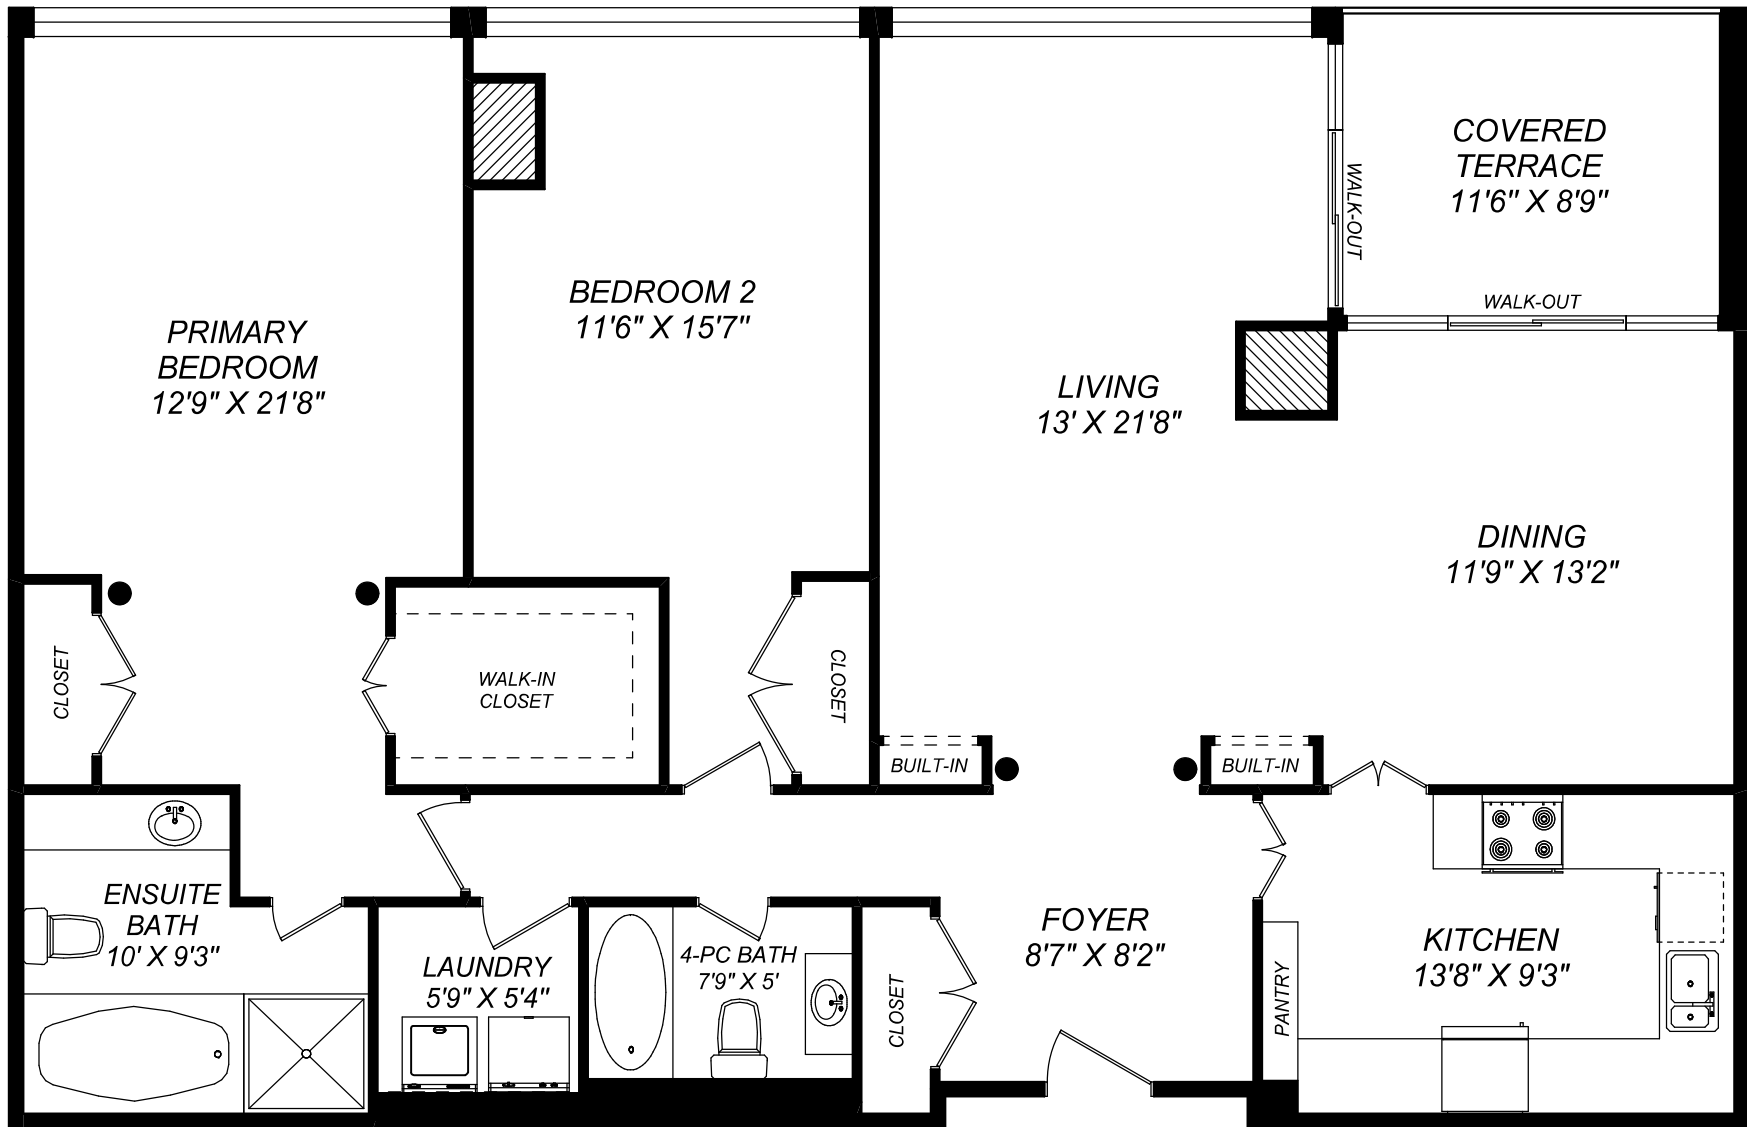

19 LOWER VILLAGE GATE, SUITE - 404

1523 SQUARE FEET
+
TERRACE
100 SQUARE FEET

416 573 2096

E & O.E.

Floor plan may not be 100% accurate.