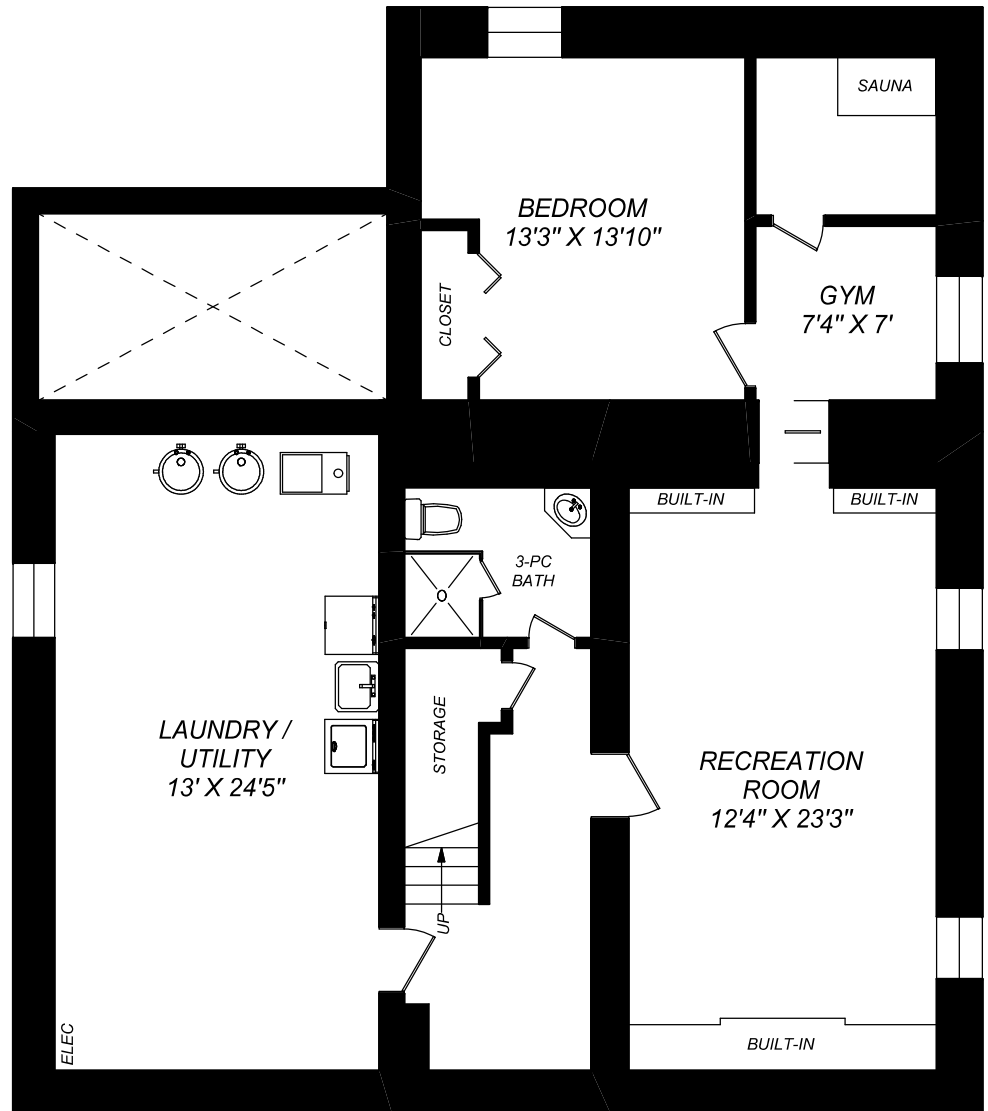

296 DOUGLAS DRIVE

**THIRD FLOOR**  
**586 SQUARE FEET**

CEILING HEIGHT : 8'-0"

**LOWER LEVEL**  
**1484 SQUARE FEET**

CEILING HEIGHT : 7'-0"

416 573 2096

E & O.E.

Floor plan may not be 100% accurate.