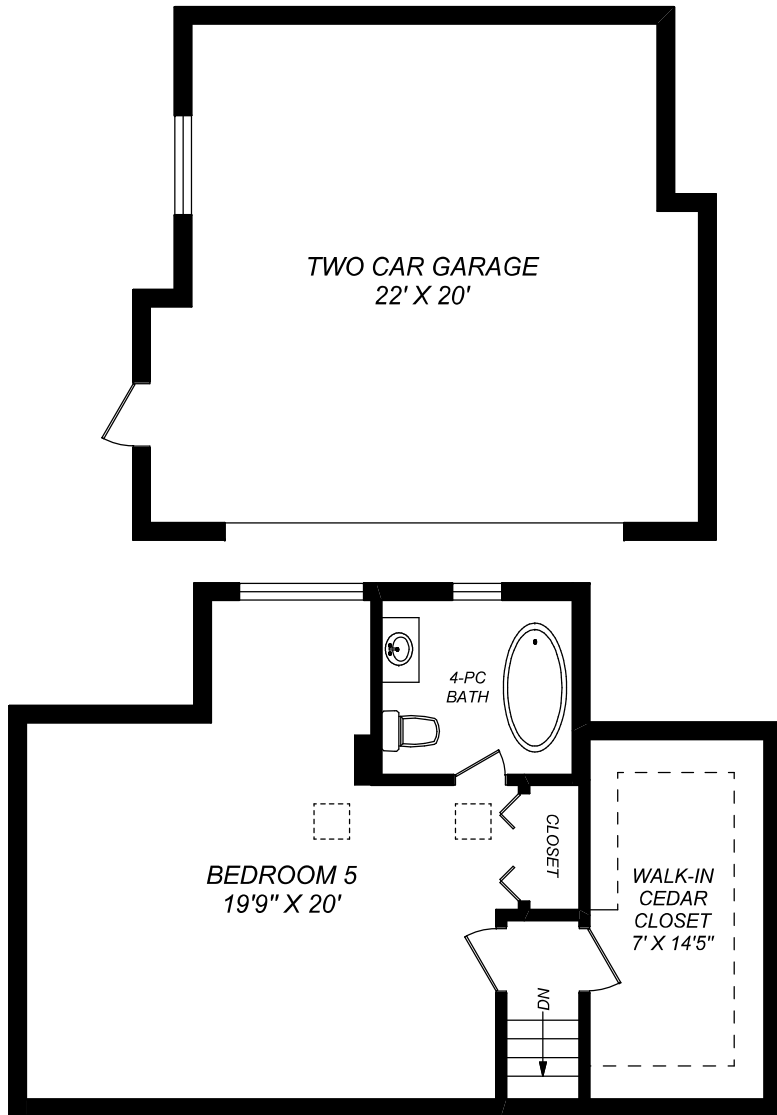

296 DOUGLAS DRIVE

**THIRD FLOOR**  
**586 SQUARE FEET**

CEILING HEIGHT : 8'-0"

**LOWER LEVEL**  
**1484 SQUARE FEET**

CEILING HEIGHT : 7'-0"

416 573 2096

E & O.E.

Floor plan may not be 100% accurate.