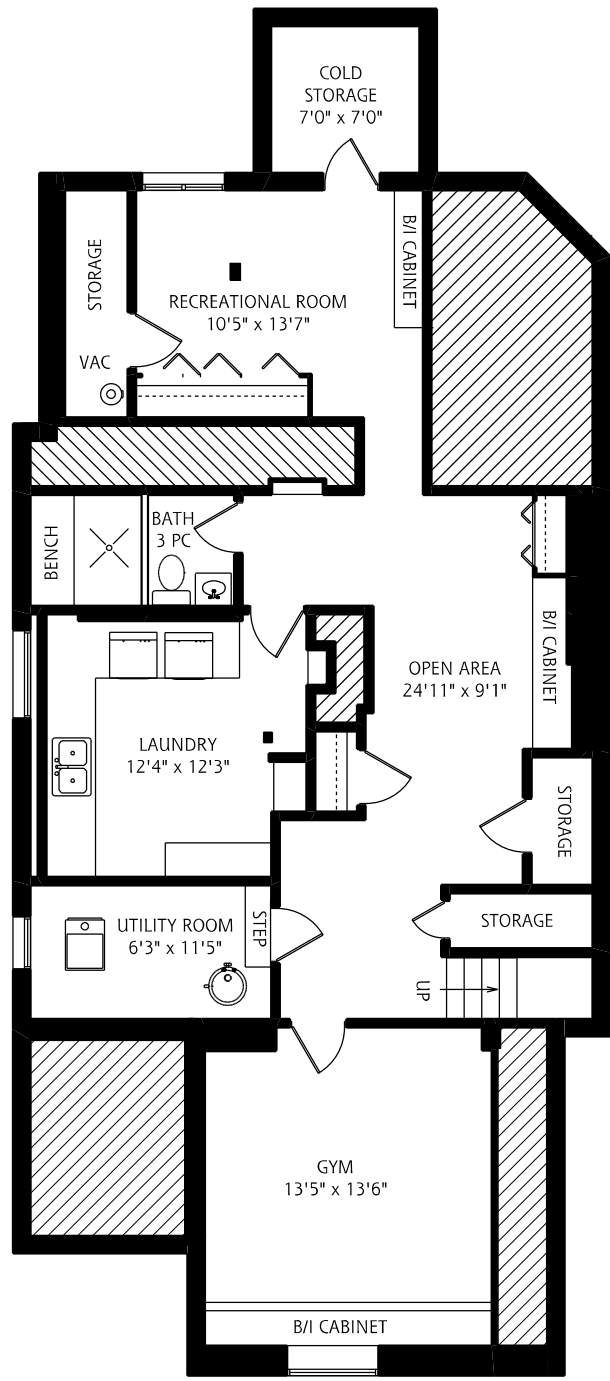

129 SOUTH DRIVE, TORONTO

THIRD FLOOR
760 SQUARE FEET

LOWER LEVEL
1570 SQUARE FEET

ALL MEASUREMENTS SHOULD BE CONSIDERED APPROXIMATE