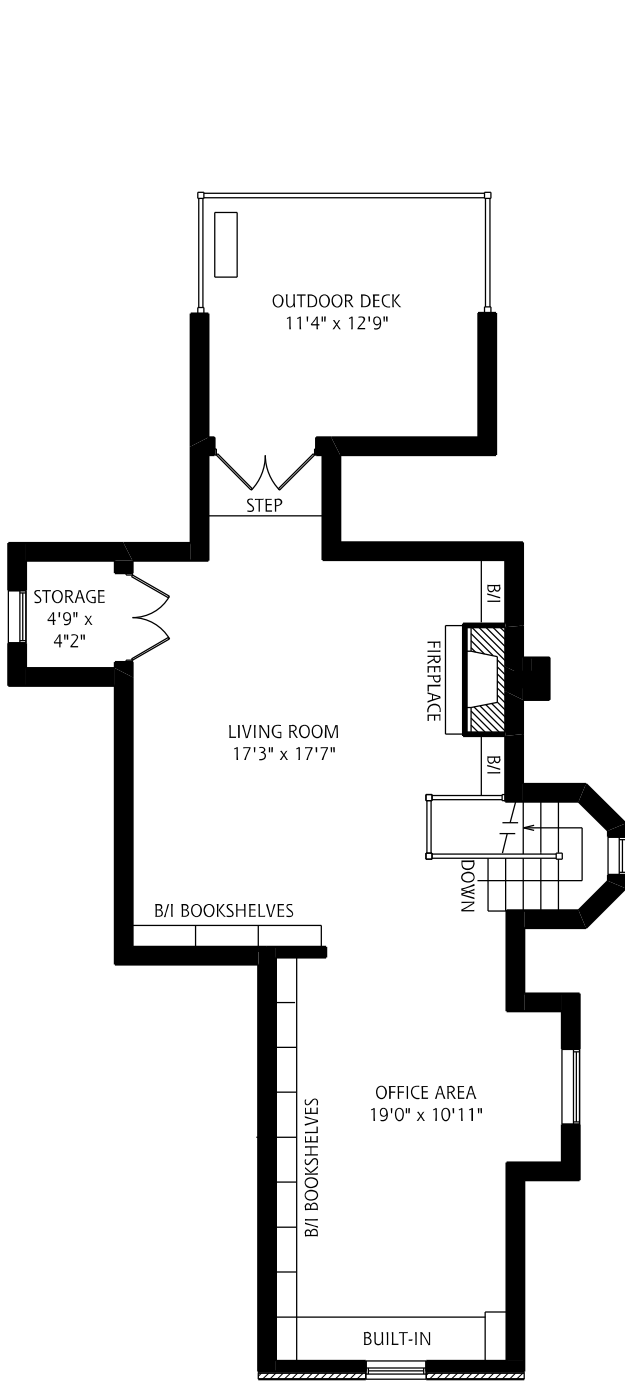

129 SOUTH DRIVE, TORONTO

THIRD FLOOR
760 SQUARE FEET

LOWER LEVEL
1570 SQUARE FEET

ALL MEASUREMENTS SHOULD BE CONSIDERED APPROXIMATE